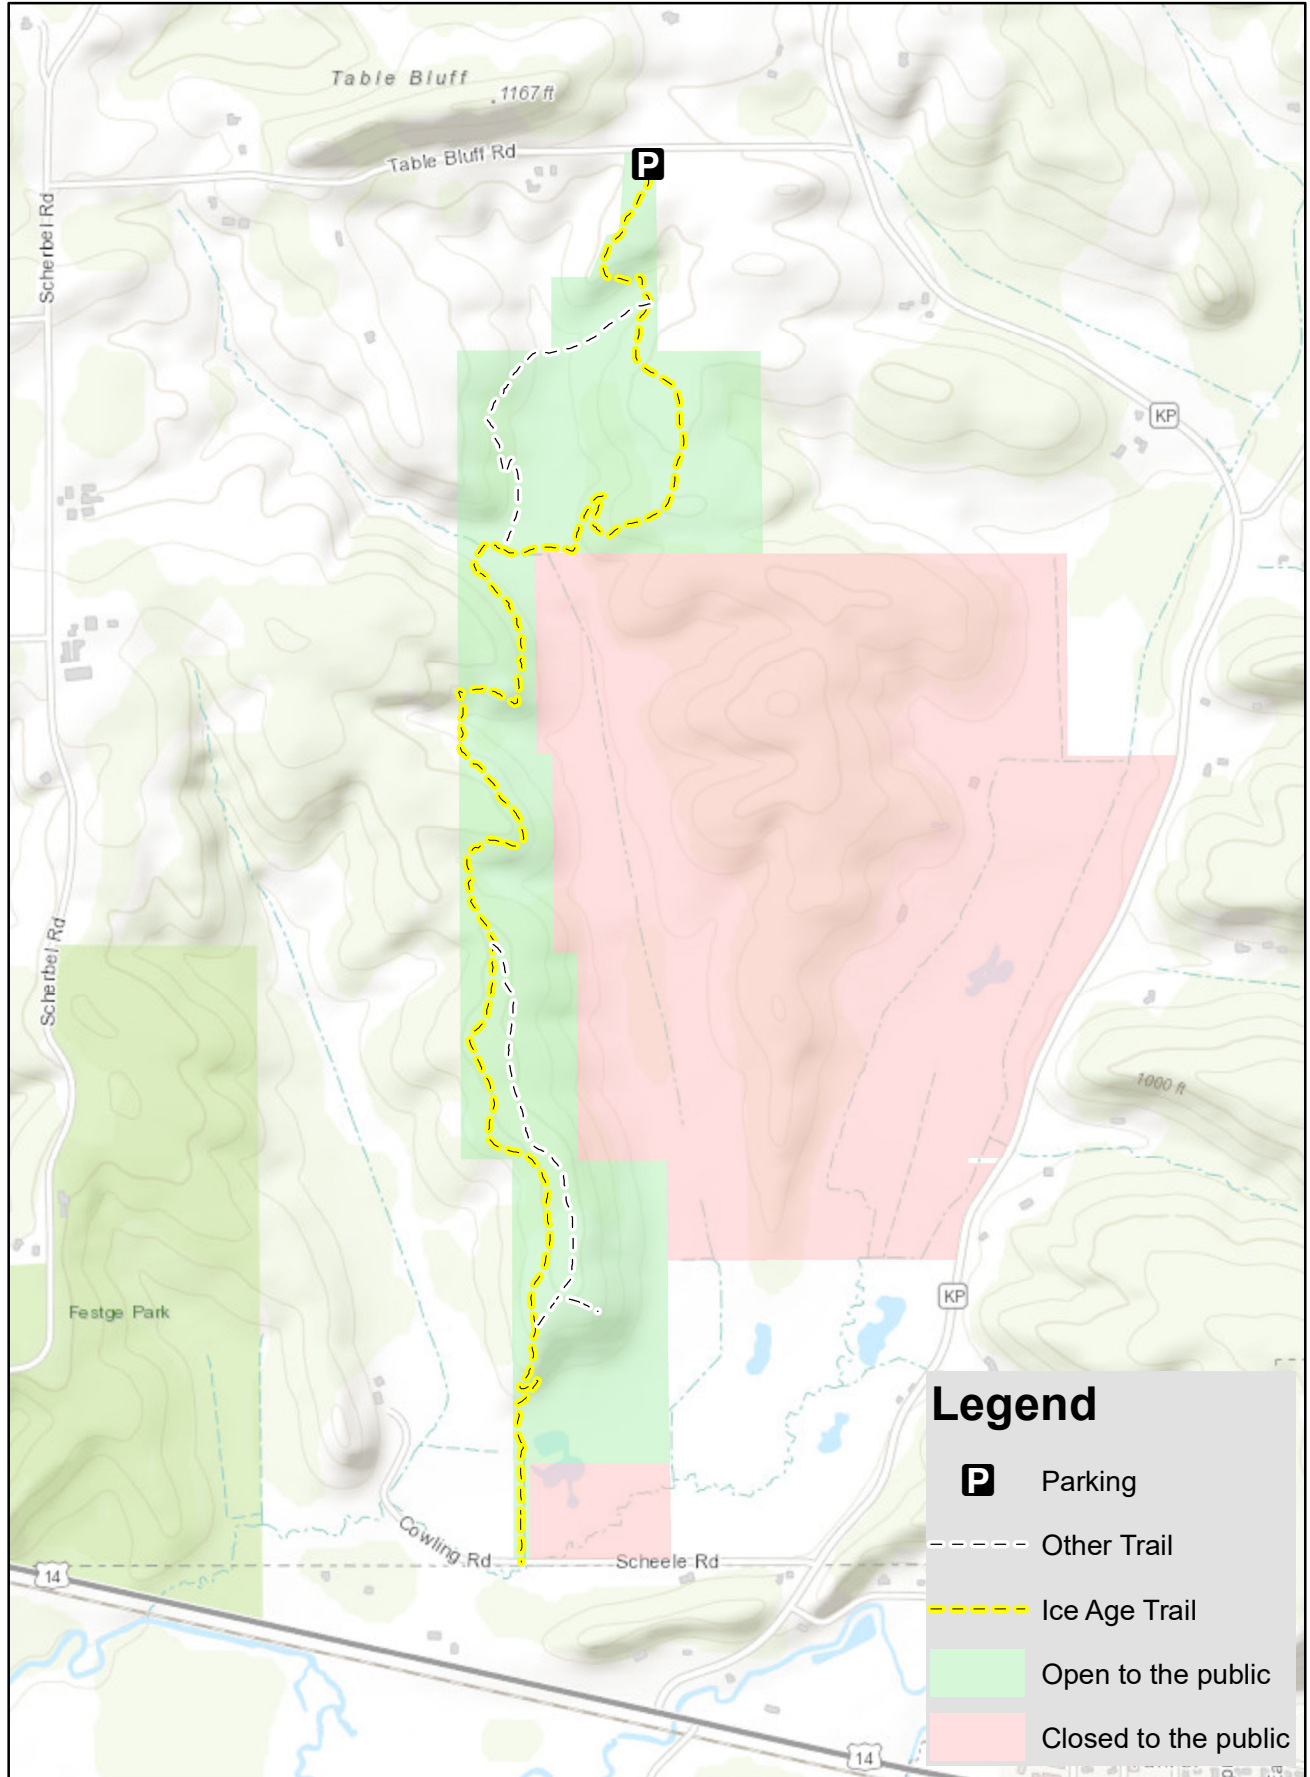

Holmes & Swamplovers Preserves

0 600 1,200 2,400 3,600 Feet

Legend

- P** Parking
- - - - Other Trail
- - - - Ice Age Trail
- Open to the public
- Closed to the public